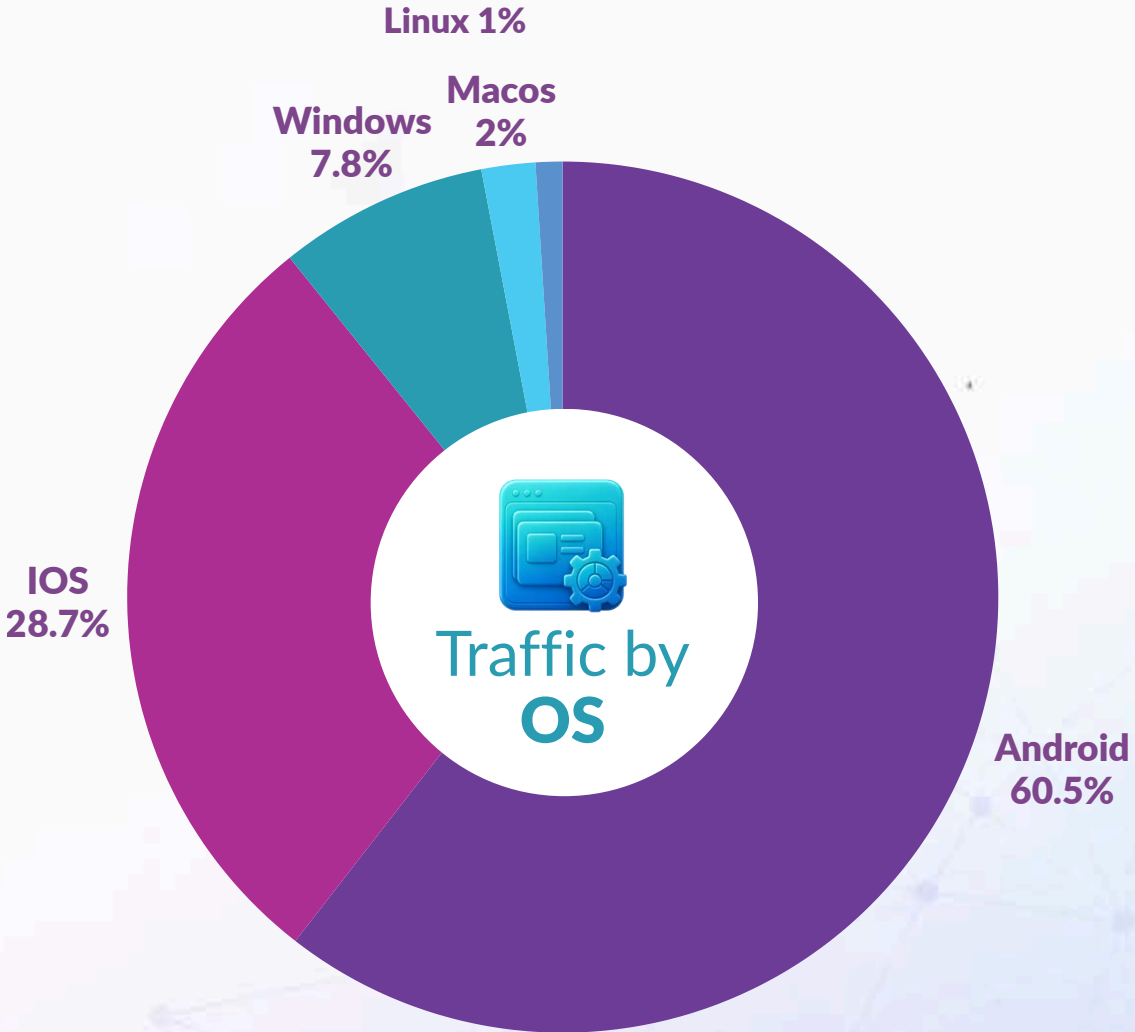

PLATFORM STATS

TJ offers solutions across all major devices and operating systems