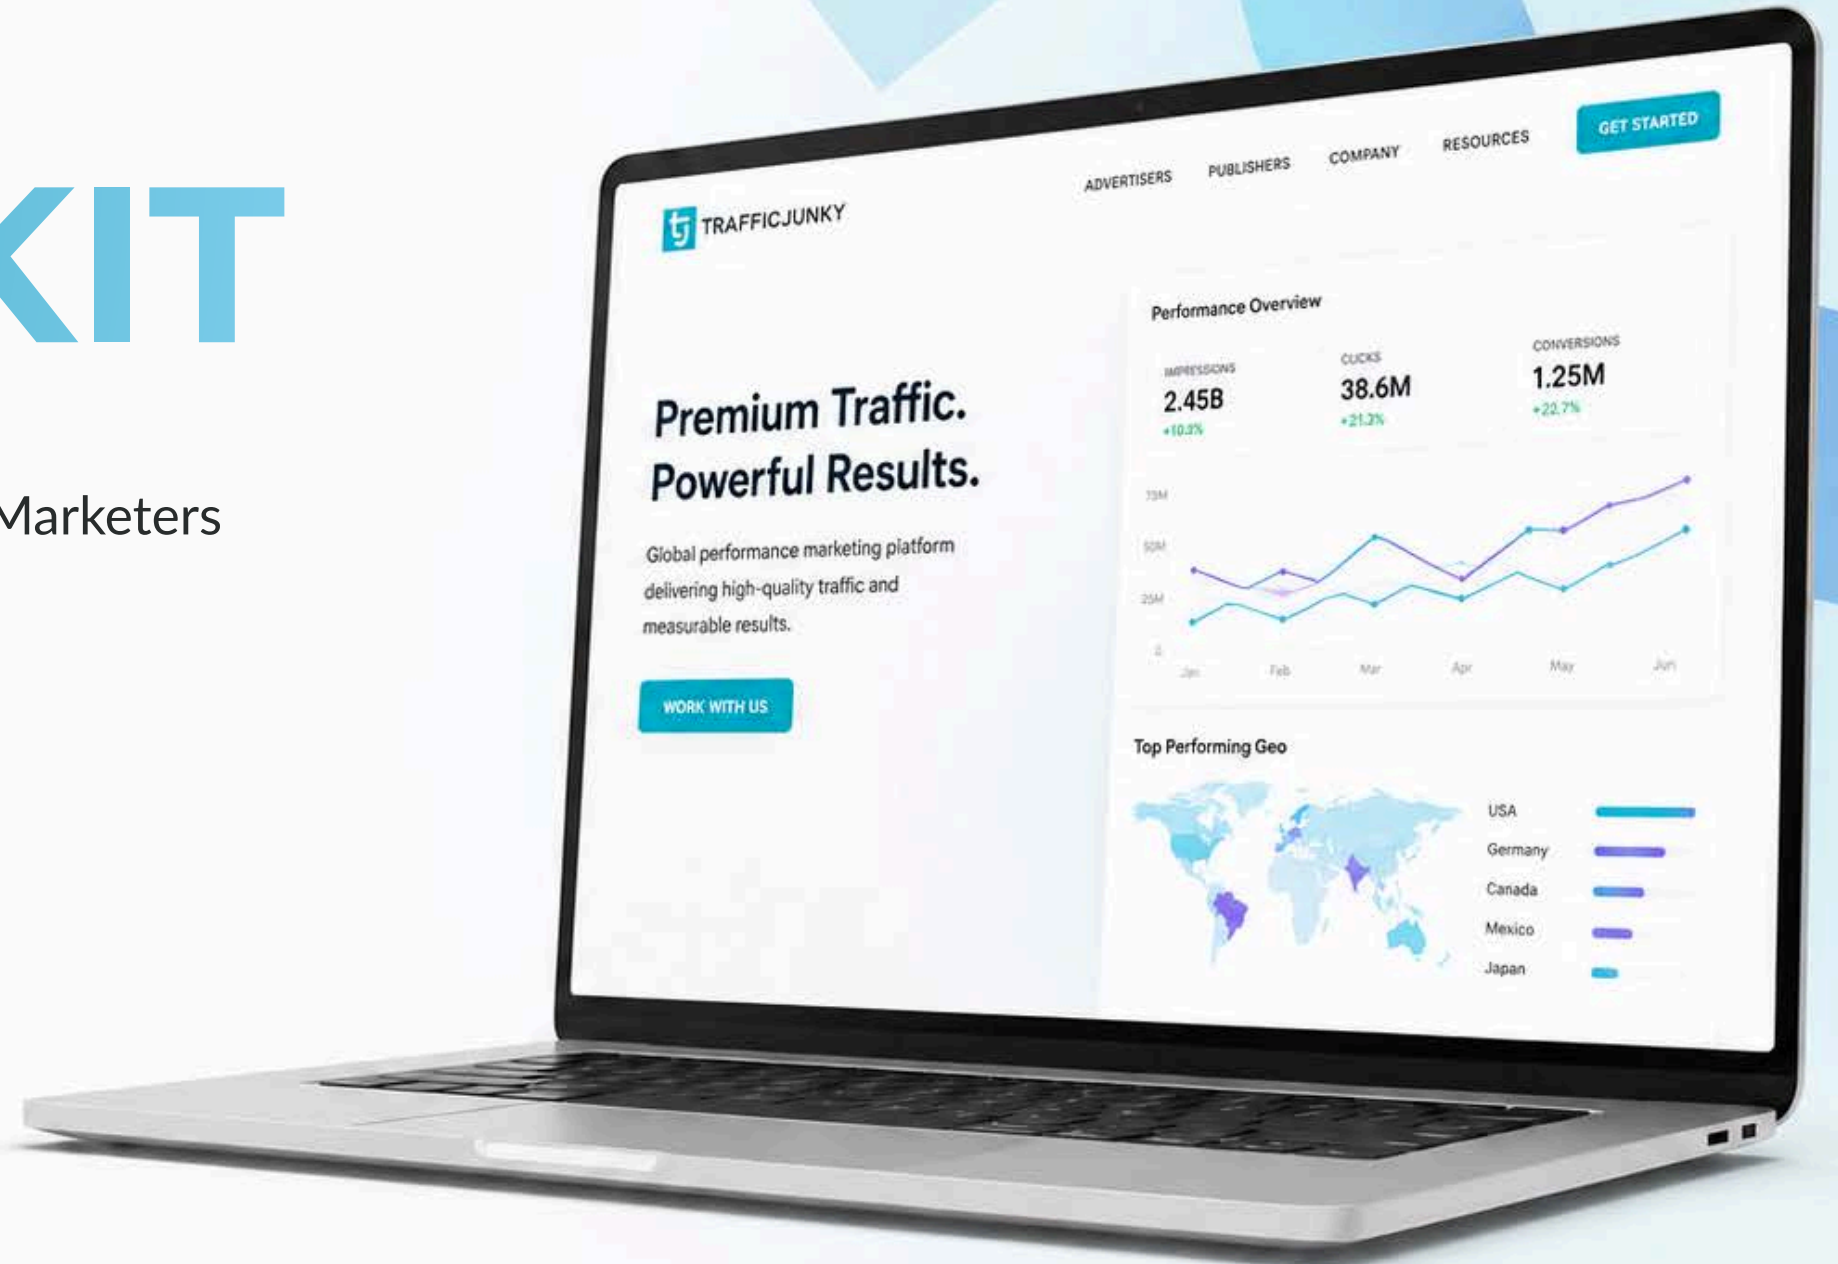

MEDIA KIT

Advertising Solutions for Performance Marketers

June 2026

trafficjunkie.com